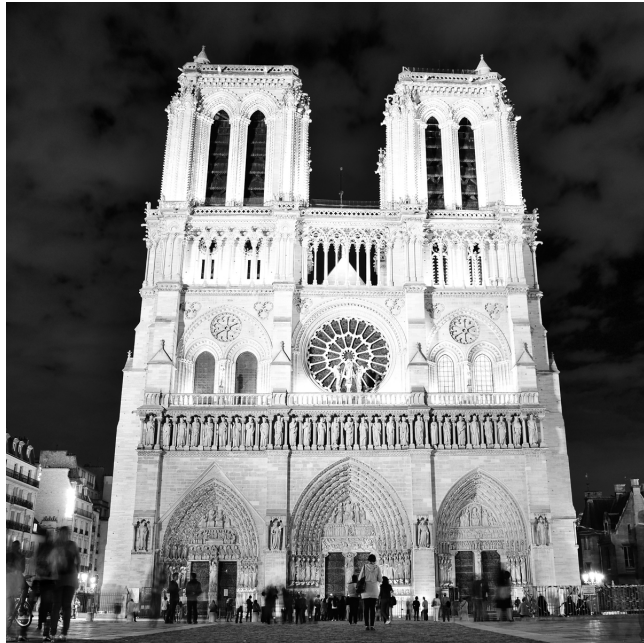

NOTRE DAME II

12" X 12"
DIGITAL PHOTOGRAPH

$150