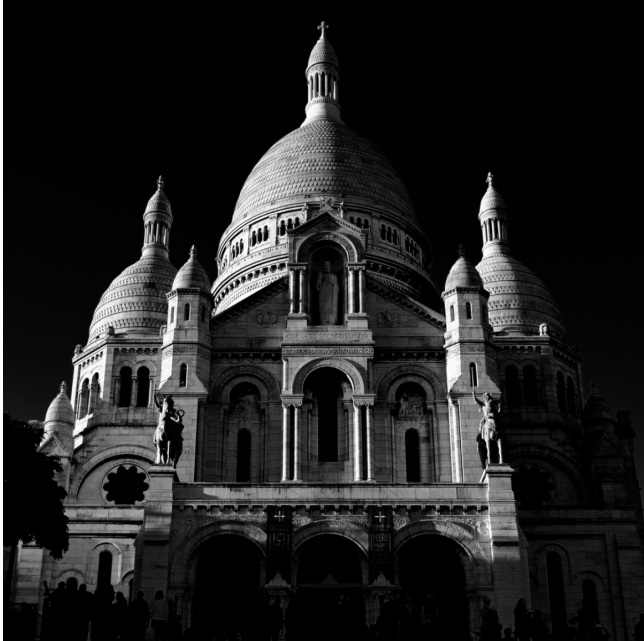

SACRÉ COEUR II

12" X 12"
DIGITAL PHOTOGRAPH

$150